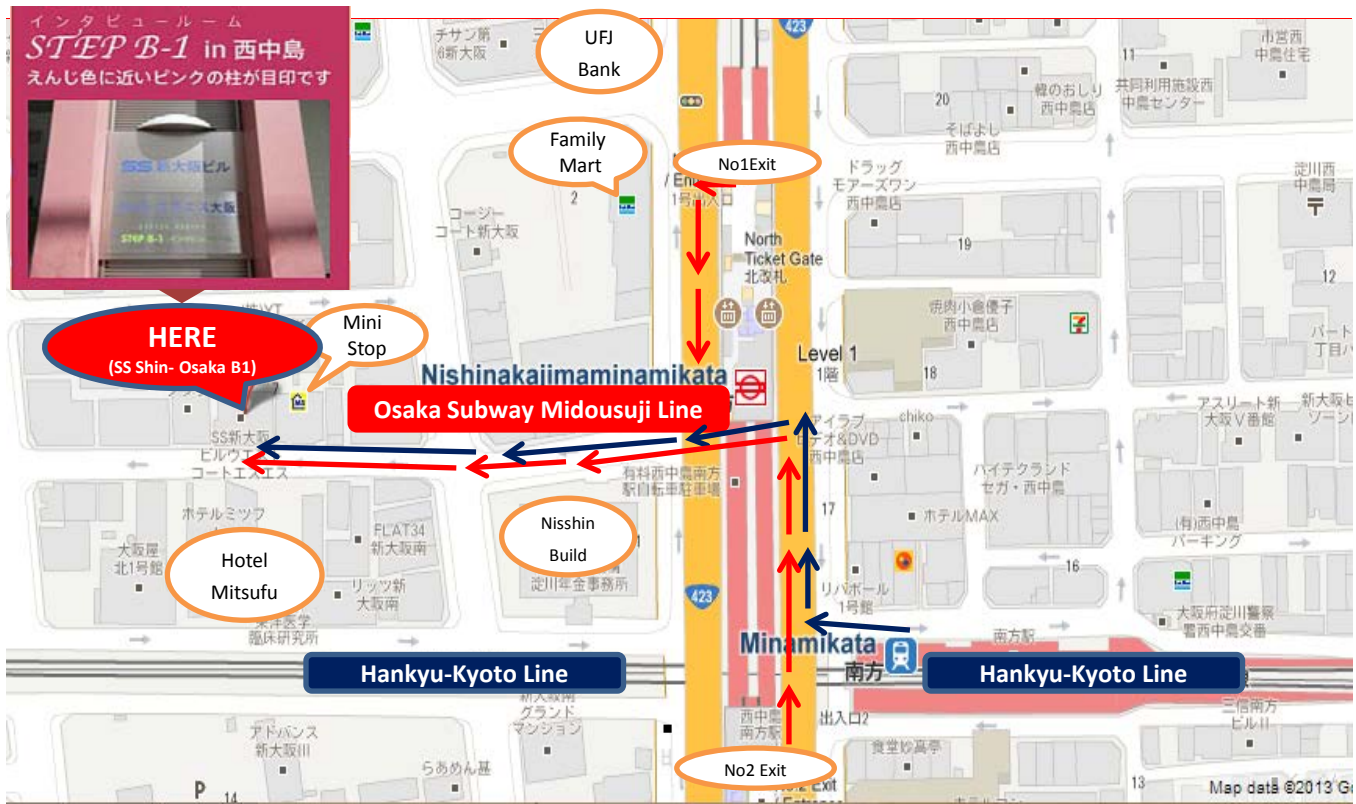

# STEP B-1 in Nishinakajima (map)

SS Shin-Osaka Build. B-1, 4-7-7, Nishinakajima, Yodogawa-ku, Osaka-city, Osaka, JAPAN, 5320011

TEL: 06-6309-4444 FAX: 06-6309-1444

### Osaka Subway Midousuji Line

- Nishinakajima Minamigata station (2<sup>nd</sup> station from Umeda <bound for Esaka/Senri-cyu-ou >)  
→ 4-minites walking (Exit 1 or 2)

### Hankyu-Kyoto Line

- Minamikata station  
→ 5-minutes walking

## HERE

(SS-Shin Osaka Building B-1)

- Building name is “ SS Shin-Osaka(エスエス新大阪) ,Pink’s pillar is mark.